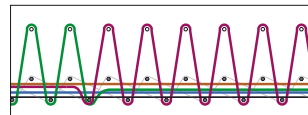

CARPET TECHNOLOGIES

A selection of carpets that can be woven with the ALPHA 500 SINGLELOOP.
For the complete weave structure catalogue, please contact our sales team.

LOOP

Loop carpet that can be produced in woven-through technique as well as in not woven-through technique.

LOOP STRUCTURE

Loop carpet with different effects like pattern on the ground or loops over more wefts.

SISAL

Sisal-look carpet with different floating effects over one or more wefts, preferably woven with thick BCF yarns.

REVERSE

SISAL-look carpet, both sides of which can be used; the back is the negative of the face.