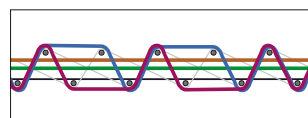

CARPET TECHNOLOGIES

A selection of carpets that can be woven with the ALPHA 500 SINGLELOOP.
For the complete weave structure catalogue, please contact our sales team.

LOOP

Loop carpet that can be produced in woven-through technique as well as in not woven-through technique.

LOOP STRUCTURE

Loop carpet with different effects like pattern on the ground or loops over more wefts.

SISAL

Sisal-look carpet with different floating effects over one or more wefts, preferably woven with thick BCF yarns.

REVERSE

SISAL-look carpet, both sides of which can be used; the back is the negative of the face.