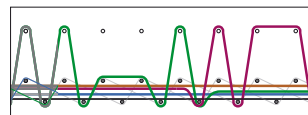

CARPET TECHNOLOGIES

A selection of carpets that can be woven with the ALPHA 500 SINGLELOOP.
For the complete weave structure catalogue, please contact our sales team.

LOOP

Loop carpet that can be produced in woven-through technique as well as in not woven-through technique.

LOOP STRUCTURE

Loop carpet with different effects like pattern on the ground or loops over more wefts.

SISAL

Sisal-look carpet with different floating effects over one or more wefts, preferably woven with thick BCF yarns.

REVERSE

SISAL-look carpet, both sides of which can be used; the back is the negative of the face.