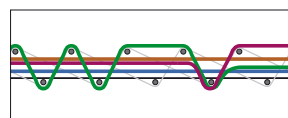

CARPET TECHNOLOGIES

A selection of carpets that can be woven with the ALPHA 500 SINGLELOOP.
For the complete weave structure catalogue, please contact our sales team.

LOOP

Loop carpet that can be produced in woven-through technique as well as in not woven-through technique.

LOOP STRUCTURE

Loop carpet with different effects like pattern on the ground or loops over more wefts.

SISAL

Sisal-look carpet with different floating effects over one or more wefts, preferably woven with thick BCF yarns.

REVERSE

SISAL-look carpet, both sides of which can be used; the back is the negative of the face.