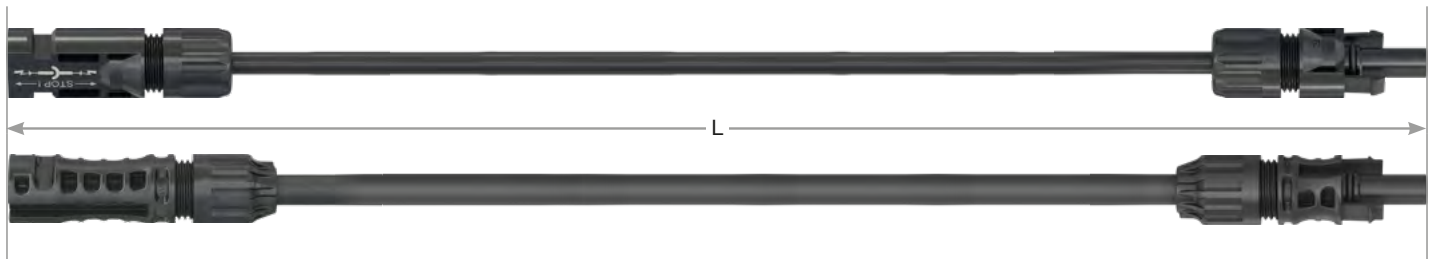

Cable extensions

According to customer request

Quantity	Reference/Project name

Side 1

MC4 cable coupler

☐ PV-KBT4

☐ PV-KST4

MC4-Evo 2 cable coupler

☐ PV-KBT4-EVO 2

☐ PV-KST4-EVO 2

MC4 panel receptacle

☐ PV-ADBP4-S2

☐ PV-ADSP4-S2

MC4-Evo 2 panel receptacle

☐ PV-ADB4-EVO 2

☐ PV-ADS4-EVO 2

Cable

Cable cross section (mm²):

☐ 4 mm   ☐ 6 mm

Length of cable extension:
(Cable certified according IEC62930)

cm

Side 2

MC4

☐ PV-KBT4

☐ PV-KST4

MC4-Evo 2

☐ PV-KBT4-EVO 2

☐ PV-KST4-EVO 2

Cable lug

Ø

Ø

End sleeve for strands

Ø

Ø

Partial stripping ☐

Length (max. 45 mm)

Not stripped ☐

Customer

Comments

Please send your request to:
eBOS.solutions@staubli.com