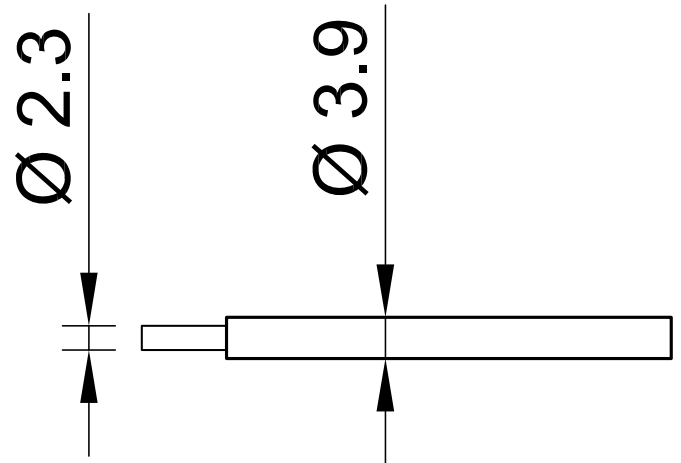

PLAST-1V 2,5 SN

Item number 60.7768-*

Highly flexible stranded wire 2,5 mm² (tinned) with reinforced insulation.

Technical data	
Rated Values	AC 1000 V, 32 A / DC 1500 V, 32 A
Standard color(s) *	21 22 23
Lead insulation	TPE
Temperature range	-30 °C ... +105 °C
Strand design (n x Ø mm)	651 x 0,07
Lead weighth	33.0 kg/km
Conductor diameter	2.3 mm
Cable diameter	3.9 mm
Insulation thickness	0.8 mm
Approvals	UR, CE, UKCA, EAC