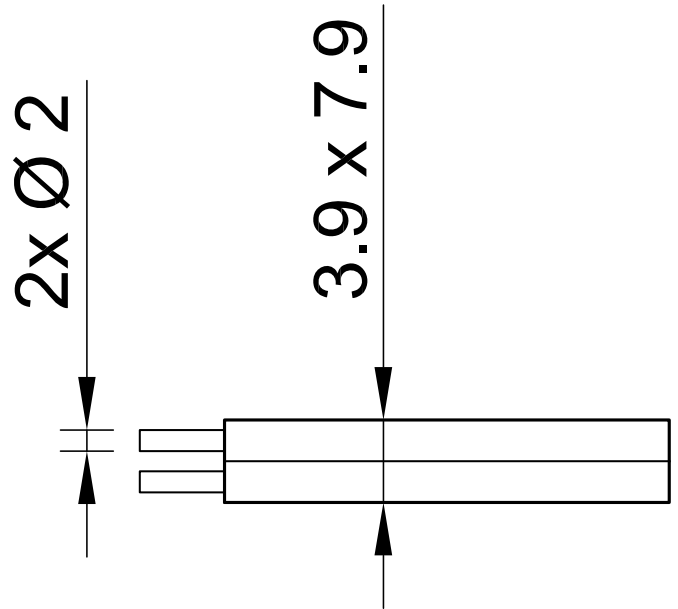

FLEXI-ZW 2,0

Item number 60.7456-*

Twin wires with single insulated wires 2,0 mm² in a black jacket.

Technical data	
Rated Values	AC 1000 V, 24 A / DC 1500 V, 24 A
Standard color(s) *	21
Lead insulation	PVC
Temperature range	-10 °C ... +70 °C
Strand design (n x Ø mm)	525 x 0,07
Lead weight	62.0 kg/km
Conductor diameter	2.0 mm
Cable diameter	3.9 mm
Insulation thickness	0.95 mm
Approvals	CE, UKCA, EAC