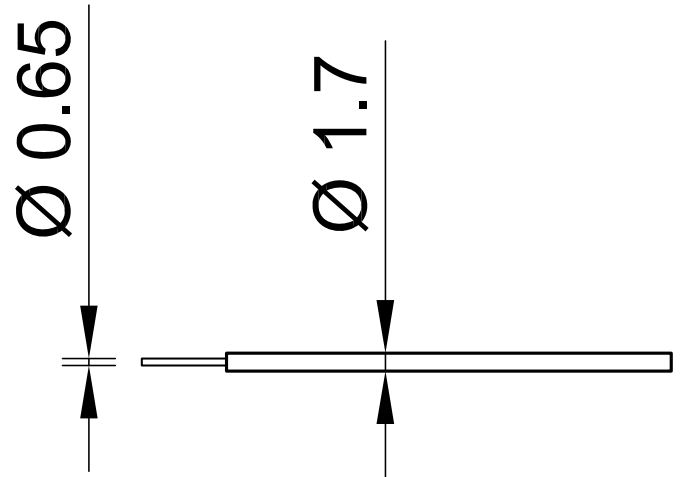

PLAST-E 0,25

Item number 60.7175-*

Highly flexible basic insulated stranded wire 0,25 mm².

| Technical data | |
|--------------------------|-------------------|
| Rated Values | AC 500 V, 6 A |
| Standard color(s) * | 21 22 23 |
| Lead insulation | TPE |
| Temperature range | -30 °C ... +90 °C |
| Strand design (n x Ø mm) | 66 x 0,07 |
| Lead weighth | 4.1 kg/km |
| Conductor diameter | 0.65 mm |
| Cable diameter | 1.7 mm |
| Insulation thickness | 0.5 mm |
| Approvals | CE, UKCA, EAC |