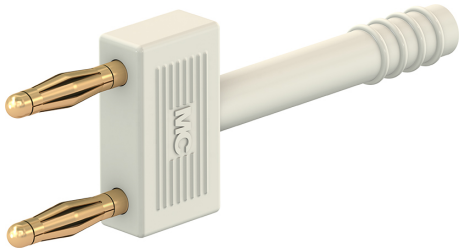

# KS2-10L

Item number 24.0042-\*

Insulated, Ø 2 mm, made of brass, one piece and with spring-loaded MULTILAM. With insulating grip.

Technical data	
Diameter of plug system	2 mm
Rated Values	30 V, 10 A / 60 V, 10 A
Surface treatment electrical contact	Au
Base material electrical contact	CuZn
Standard color(s) *	29
Plug spacing	10 mm
Test accessory acc. to	IEC EN 61010-031
User-Information	I 093