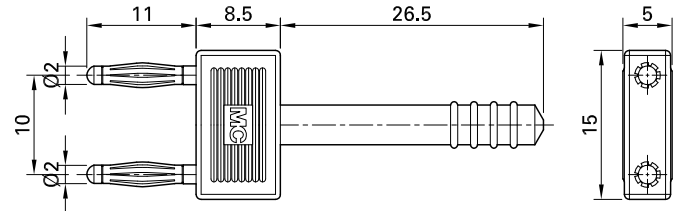

# KS2-10L

Item number 24.0042-\*

Insulated, Ø 2 mm, made of brass, one piece and with spring-loaded MULTILAM. With insulating grip.

Technical data	
Diameter of plug system	2 mm
Rated Values	30 V, 10 A / 60 V, 10 A
Surface treatment electrical contact	Au
Base material electrical contact	CuZn
Standard color(s) *	29
Plug spacing	10 mm
Test accessory acc. to	IEC EN 61010-031
User-Information	I 093